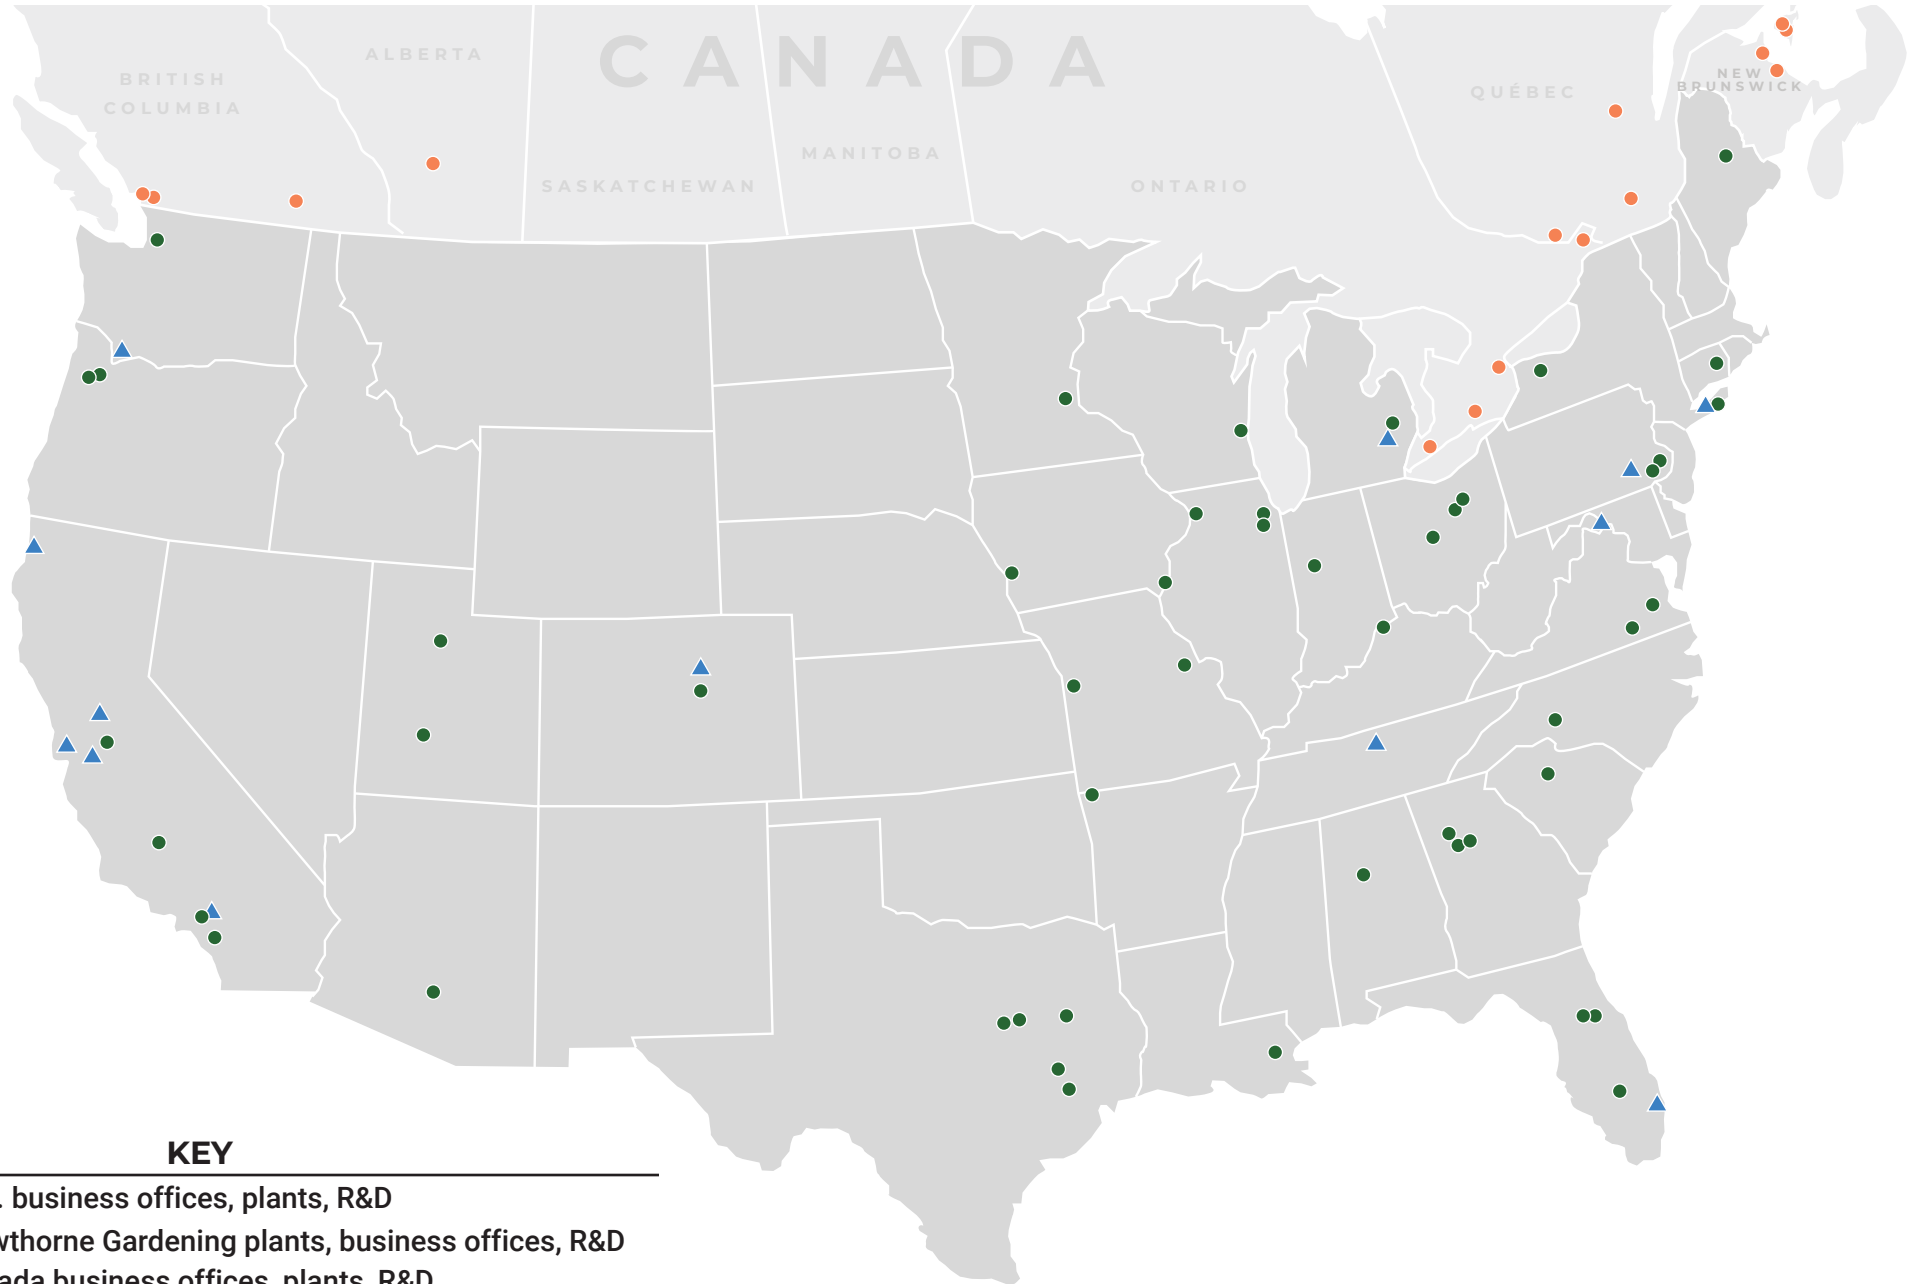

Scotts Miracle-Gro

North America Locations

KEY

- U.S. business offices, plants, R&D
- ▲ Hawthorne Gardening plants, business offices, R&D
- Canada business offices, plants, R&D
- Multiple field sales locations in every state and province

HAWTHORNE GARDENING

CO

INTERNATIONAL OPERATIONS

BUSINESS OFFICES

Aalsmeer, Netherlands — Corporate HQ, R&D, Warehousing & Shipping

De Lier, Netherlands — Agrolux sales office

MANUFACTURING FACILITIES

Aalsmeer, Netherlands — Lighting Assembly